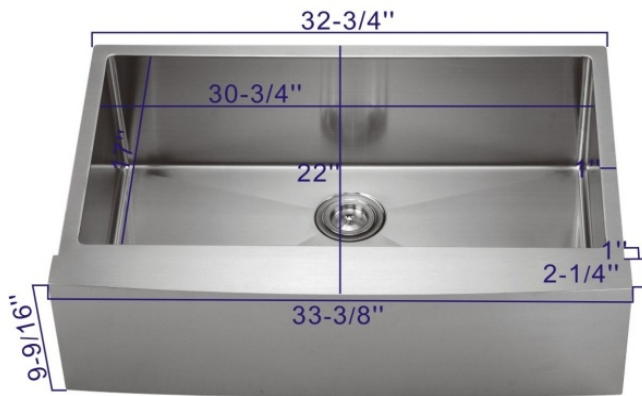

STOCK STAINLESS APRON SINKS

MODEL AR332210

$390

R0 Single Bowl Farmhouse Sink
(Straight Corners)
SUS304 18 Ga (1.2mm) 17KG
Mute Anti-Condensation
Seamless Connection
Out Size: 33 3/8" x 22" x 10"
Bowl Size: 30 3/4" x 17" x 10"