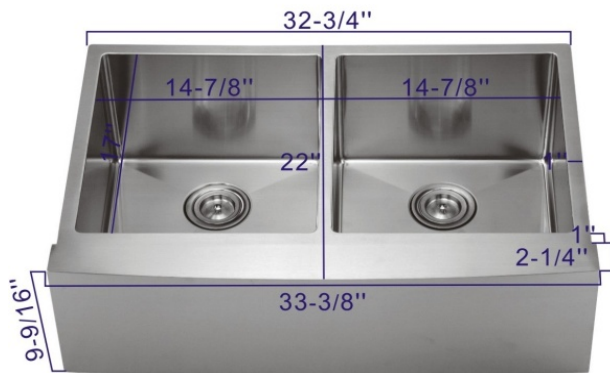

Item MJ3318A

\$450

Apron Kitchen Sink
Double Bowl
White
Embedded Type
Size:33-1/4"x18"x10"
*Reversible - Fluted
or Flat Front

Item MJ3018A

\$420

Apron Kitchen Sink
Single Bowl
White
Embedded Type
Size:30-1/8"x18"x10"
*Reversible - Fluted
or Flat Front

1213 US Route 302-Berlin
Barre, VT 05641
(802)223-5583 (800)479-3636
Fax: (802)229-6130
info@builderspecialties.com
www.builderspecialties.com

STOCK STAINLESS APRON SINKS

MODEL AR332210

\$390

R0 Single Bowl Farmhouse Sink
(Straight Corners)
SUS304 18 Ga (1.2mm) 17KG
Mute Anti-Condensation
Seamless Connection
Out Size: 33 3/8" x 22" x 10"
Bowl Size: 30 3/4" x 17" x 10"

MODEL AR332255

\$420

R0 50/50 Bowl Farmhouse Sink
(Straight Corners)
SUS304 18 Ga (1.2mm) 19.56KG
Mute Anti-Condensation
Seamless Connection
Out Size: 33" x 22" x 10"
Bowl Size: 14 7/8" x 17" x 10"

1213 US Route 302-Berlin
Barre, VT 05641
(802)223-5583 (800)479-3636
Fax: (802)229-6130
info@builderspecialties.com
www.builderspecialties.com

GE Refrigerator/Freezer
Freezer Top
Refrigerator Bottom
Available in White
Dimensions:
67 3/4H x 28W x 32 5/8D