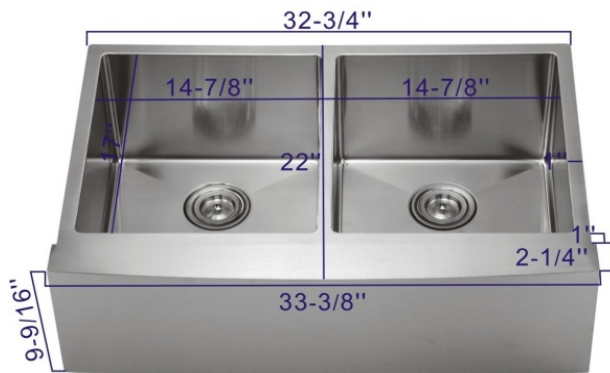

MODEL AR332255

\$299

R0 50/50 Bowl Farmhouse Sink
(Straight Corners)
SUS304 18 Ga (1.2mm) 19.56KG
Mute Anti-Condensation
Seamless Connection
Out Size: 33" x 22" x 10"
Bowl Size: 14 7/8" x 17" x 10"

1213 US Route 302-Berlin
Barre, VT 05641
(802)223-5583 (800)479-3636
Fax: (802)229-6130
info@builderspecialties.com
www.builderspecialties.com

STOCK STAINLESS UNDERMOUNT SINKS

MODEL 8153AL **\$170**

70/30 Large Small Combination
SUS304 Stainless
Thickness 18 Ga (1.2 mm)
Out Size: 31 1/4" x 20 1/2"
Bowl Sizes: 18" x 18 3/4" x 9"
and 10 3/8" x 16" x 7"

MODEL 8247A **\$170**

50/50 Double Bowl Sink
SUS304 Stainless
Thickness 18 Ga (1.2 mm)
Out Size: 32 1/4" x 18 1/2" x 9"
Bowl Sizes: 14 5/8" x 16 1/2" x 9"

MODEL 8047A **\$170**

Wide Single Bowl Sink
SUS304 Stainless
Thickness 18 Ga (1.2 mm)
Out Size: 31 5/8" x 18 3/8"
Bowl Size: 29 1/2" x 16" x 9"

STOCK STAINLESS DROP IN SINKS

MODEL 8456A

\$80

Drop In Double Bowl Sink
SUS304 Stainless
Thickness 18 Ga (1.2 mm)
Out Size: 33" x 22"
Bowl Size: 16 1/2" x 14 1/2" x 8" (2)

MODEL 6356A

\$60

Drop In Single Bowl Sink
SUS304 Stainless
Thickness 18 Ga (1.2 mm)
Out Size: 25" x 22"
Bowl Size: 21" x 16" x 8"