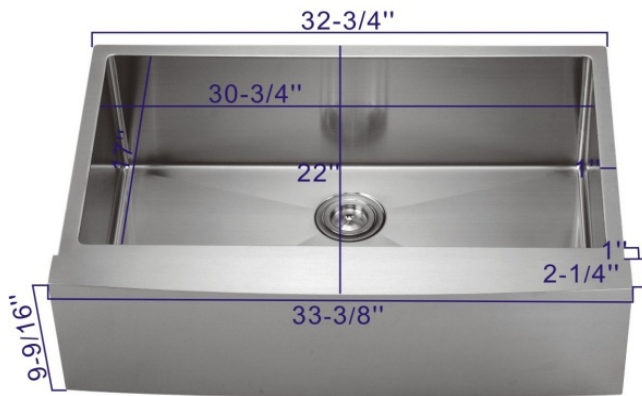

STOCK STAINLESS APRON SINKS

MODEL AR332210

$259

R0 Single Bowl Farmhouse Sink
(Straight Corners)
SUS304 18 Ga (1.2mm) 17KG
Mute Anti-Condensation
Seamless Connection
Out Size: 33 3/8" x 22" x 10"
Bowl Size: 30 3/4" x 17" x 10"