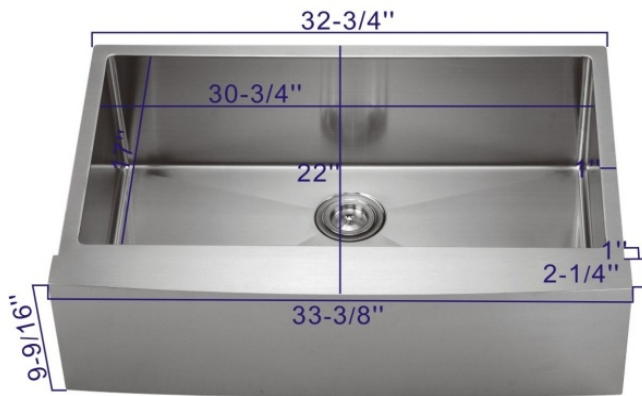

Item MJ3018A

\$420

Apron Kitchen Sink
Single Bowl
White
Embedded Type
Size:30-1/8"x18"x10"
*Reversible - Fluted
or Flat Front

1213 US Route 302-Berlin
Barre, VT 05641
(802)223-5583 (800)479-3636
Fax: (802)229-6130
info@builderspecialties.com
www.builderspecialties.com

STOCK STAINLESS APRON SINKS

MODEL AR332210

\$390

R0 Single Bowl Farmhouse Sink
(Straight Corners)
SUS304 18 Ga (1.2mm) 17KG
Mute Anti-Condensation
Seamless Connection
Out Size: 33 3/8" x 22" x 10"
Bowl Size: 30 3/4" x 17" x 10"

MODEL AR332255

\$420

R0 50/50 Bowl Farmhouse Sink
(Straight Corners)
SUS304 18 Ga (1.2mm) 19.56KG
Mute Anti-Condensation
Seamless Connection
Out Size: 33" x 22" x 10"
Bowl Size: 14 7/8" x 17" x 10"

1213 US Route 302-Berlin
Barre, VT 05641
(802)223-5583 (800)479-3636
Fax: (802)229-6130
info@builderspecialties.com
www.builderspecialties.com

GE Refrigerator/Freezer
Freezer Top
Refrigerator Bottom
Available in White
Dimensions:
67 3/4H x 28W x 32 5/8D