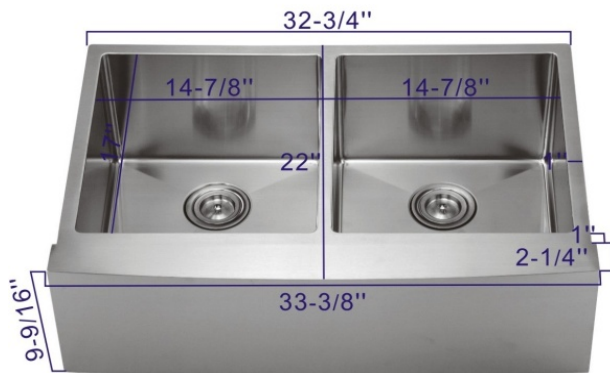

Item MJ3018A

\$420

Apron Kitchen Sink
Single Bowl
White
Embedded Type
Size:30-1/8"x18"x10"
*Reversible - Fluted
or Flat Front

1213 US Route 302-Berlin
Barre, VT 05641
(802)223-5583 (800)479-3636
Fax: (802)229-6130
info@builderspecialties.com
www.builderspecialties.com

STOCK STAINLESS APRON SINKS

MODEL AR332210

\$390

R0 Single Bowl Farmhouse Sink
(Straight Corners)
SUS304 18 Ga (1.2mm) 17KG
Mute Anti-Condensation
Seamless Connection
Out Size: 33 3/8" x 22" x 10"
Bowl Size: 30 3/4" x 17" x 10"

MODEL AR332255

\$420

R0 50/50 Bowl Farmhouse Sink
(Straight Corners)
SUS304 18 Ga (1.2mm) 19.56KG
Mute Anti-Condensation
Seamless Connection
Out Size: 33" x 22" x 10"
Bowl Size: 14 7/8" x 17" x 10"

1213 US Route 302-Berlin
Barre, VT 05641
(802)223-5583 (800)479-3636
Fax: (802)229-6130
info@builderspecialties.com
www.builderspecialties.com

GE Refrigerator/Freezer
Freezer Top
Refrigerator Bottom
Available in White
Dimensions:
67 3/4H x 28W x 32 5/8D